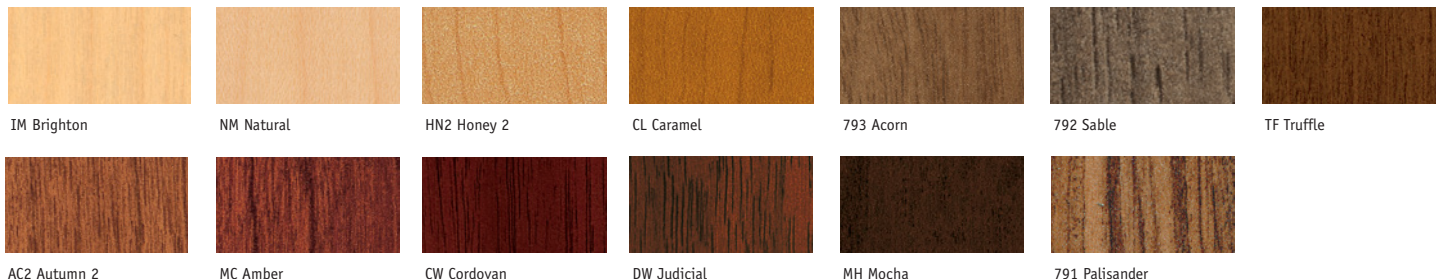

Arrowood™ Laminates