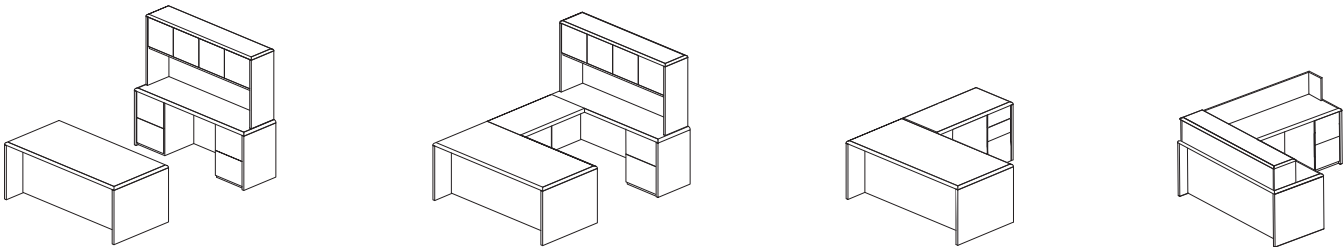

**Sleek and stunning.** Offering an essential mix of quality and design.

With National, the quality, sustainability and exceptional value come standard; and Arrowood exemplifies this. As your “go to” series for great looking, affordable casegoods, Arrowood fits a variety of applications and easily complements any design concept. Sleek, contemporary design and undeniable quality epitomizes the mass appeal of Arrowood and the exceptional value and style it offers. Accommodating private offices, collaborative spaces, welcoming and reception areas as well as administrative and storage areas, Arrowood features our environmentally-friendly IntegraClear® UV finish and has achieved level® 3 and Indoor Advantage™ Gold certifications, which can help contribute points towards earning a LEED® Green Building Rating.