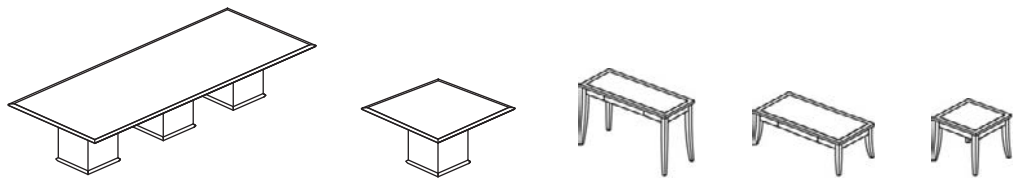

Captivated by its sheer beauty, you'll also be taken by how easily Captivate bridges traditional and transitional styles for an accommodating casegood series showcasing pure professionalism. Timeless touches such as a prominent cornice, mitered base molding, recessed modesty panels, along with optional glass doors complement subtly, yet in a manner that will be noticed. With reception units, conference and occasional tables, wardrobes, credenzas and other storage options, Captivate offers an extensive line of solutions. What's more, Captivate earns level® 3 and SCS Indoor Advantage™ Gold certifications which can contribute to LEED® points.